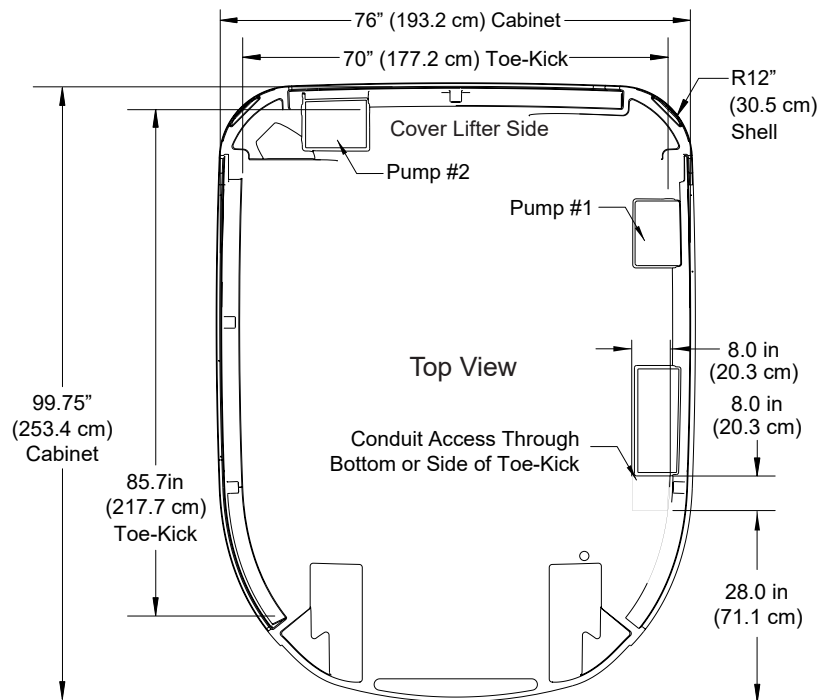

IMPORTANT: Always measure each hot tub for exact dimensions BEFORE designing its foundational support and/or decking.

Dimensions/Specifications Subject To Change Without Notice. Tolerance: $\pm 0.5"$ (1.27 cm)