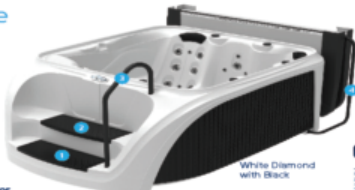

White Diamond
with Black

Choose your *Synclastic* diamond color

Black Diamond
with Black

Mystic Diamond
with Black

Sahara Diamond
with Coffee

White Diamond
with Black

DREAMMAKERSPAS.COM